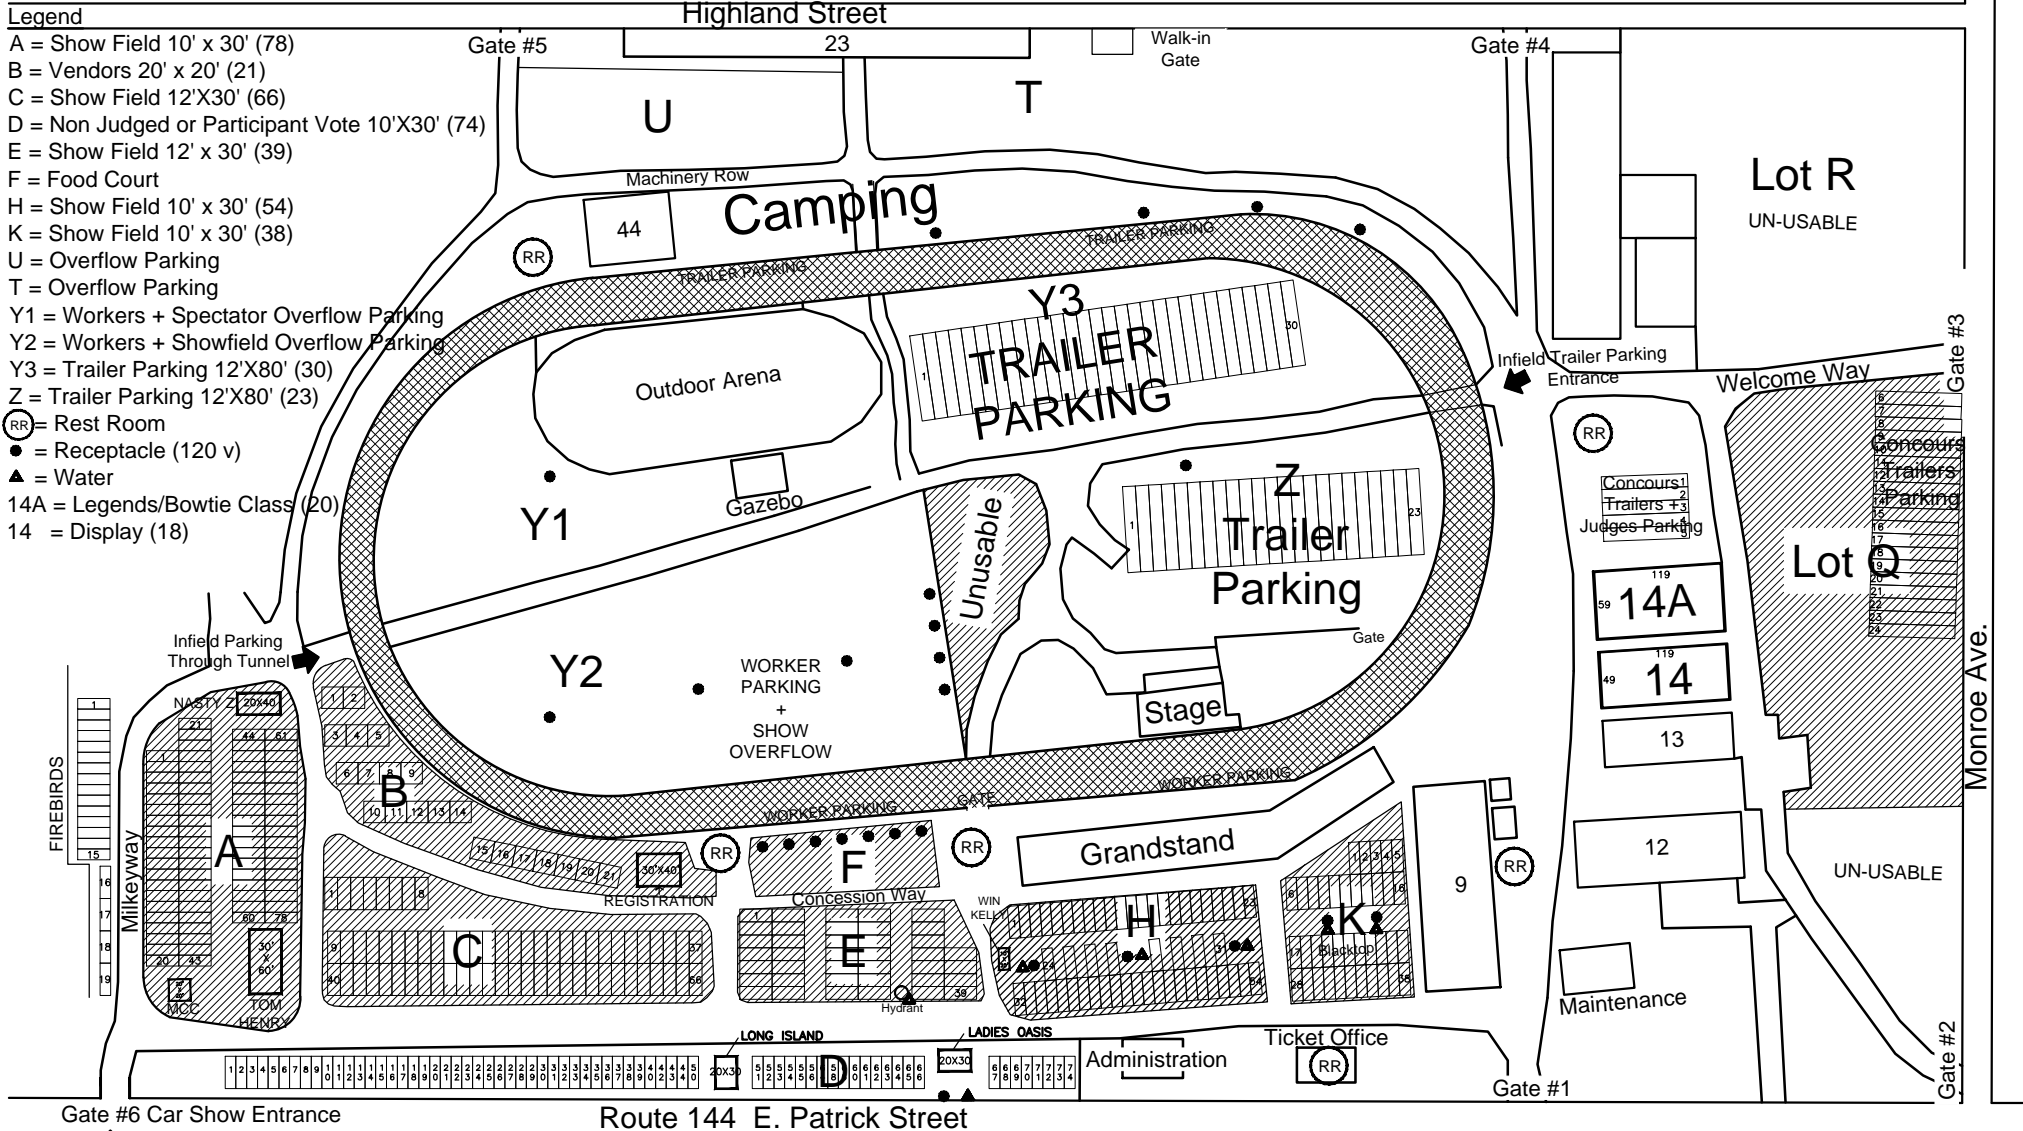

MCC Camaro Nationals 2011

Legend

- A = Show Field 10' x 30' (78)
- B = Vendors 20' x 20' (21)
- C = Show Field 12'X30' (66)
- D = Non Judged or Participant Vote 10'X30' (74)
- E = Show Field 12' x 30' (39)
- F = Food Court
- H = Show Field 10' x 30' (54)
- K = Show Field 10' x 30' (38)
- U = Overflow Parking
- T = Overflow Parking
- Y1 = Workers + Spectator Overflow Parking
- Y2 = Workers + Showfield Overflow Parking
- Y3 = Trailer Parking 12'X80' (30)
- Z = Trailer Parking 12'X80' (23)
- RR = Rest Room
- = Receptacle (120 v)
- ▲ = Water
- 14A = Legends/Bowtie Class (20)
- 14 = Display (18)

Frederick Fair Grounds